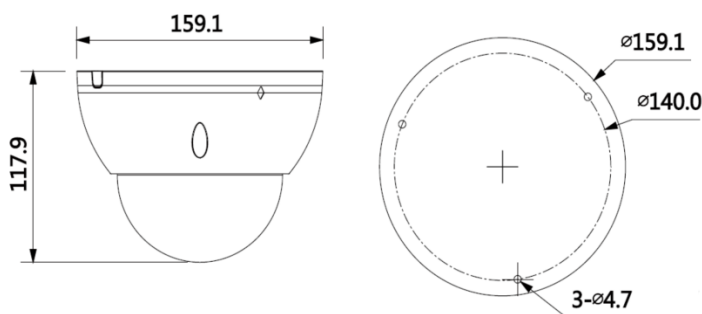

## Dome IR Network Camera 2Mpx with 2.7~13.5mm motozoom lens

### Key features

- Sensor 1/2.8" 2Mpx PS Starvis CMOS
- Video compression H.265 / H.264 / MJPEG
- Triple video streaming
- IR-cut filter with auto switch (ICR)
- Digital Noise Reduction 3DNR
- Functions AWB, AGC, BLC, HLC, ROI
- Wide Dynamic Range WDR120dB
- Web-service, support BCS-NVR-Point, CMS(BCS Manager), mobile app BCS(iOS, android), P2P
- Motozoom lens 2.7-13.5mm F1.4 with regulation from Web-Service or buttons inside case
- Camera module 3D-regulation
- IR distance up to 50m
- Intelligent functions: cross line, intrusion, scene change, face detection, missing/abandoned objects, audio detect
- 1 alarm in / 1 alarm out
- 1 audio in / 1 audio out
- Protection IP66 IK10
- Service out CVBS (RCA)
- Edge storage microSD do 128GB
- Power supply 12V DC / 24V AC / PoE(802.3at)

### Dimensions